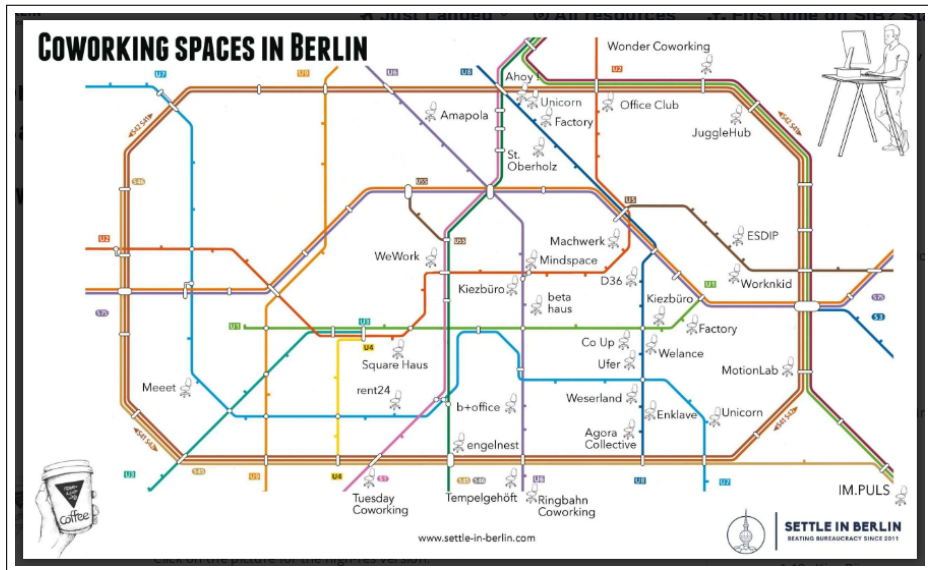

Einen Coworking Space finden (Berlin, Deutschland)